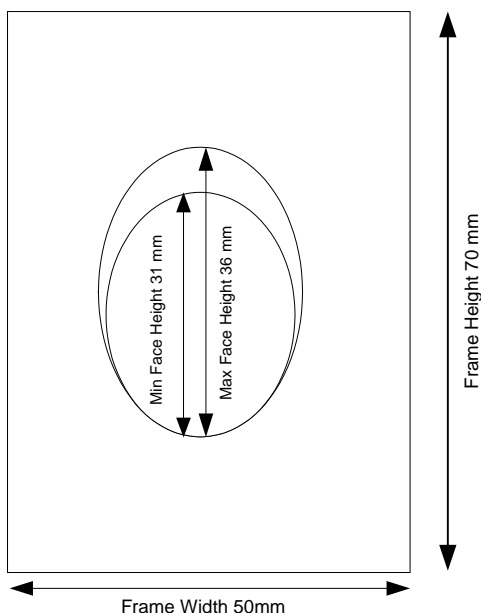

Photo Specifications

TAKE THIS SHEET WITH YOU TO THE PHOTOGRAPHER

Provide **two photos** of you and each accompanying family member with your application.

Your photos must comply with the specifications below. If the photos do not meet the specifications, you will have to provide new photos before your application can be processed.

Specifications

- The photos must be identical and taken within the last six months. They may be either black and white or colour.
- The photos must be clear, well defined and taken against a plain **white** background.
- If the photos are digital, they must not be altered in any way.
- Your face must be square to the camera **with a neutral expression, neither frowning nor smiling, and with your mouth closed.**
- You may wear non-tinted or tinted prescription glasses as long as your eyes are clearly visible. Make sure that the frame does not cover any part of your eyes. Sunglasses are not acceptable.
- A hairpiece or other cosmetic accessory is acceptable if it does not disguise your normal appearance.
- If you must wear a head covering for religious reasons, make sure your full facial features are not obscured.
- The photos must show the full front view of the head, with the face in the middle of the photo, and include the top of the shoulders.

The photo size must be 50 mm X 70 mm

The size of the head, from chin to crown, must be between 31 mm and 36 mm.

Crown means the top of the head, or (if obscured by hair or a head covering), where the top of the head or skull would be if it could be seen.

相片外沿大小必須為 **50 毫米 X 70 毫米**。

頭部的大小,即下巴到頭頂的長度,必須在 **31毫米** 至**36毫米**之間。

頭頂: 頭部的最上端,或(如果受頭髮或頭飾的影響),可見到的頭部/腦殼最上端。

切勿把照片釘合或黏合在一起

切勿填寫或塗花照片

請不要在相片的後面蓋印

中文只供參考,如有歧異,概以英文本為準